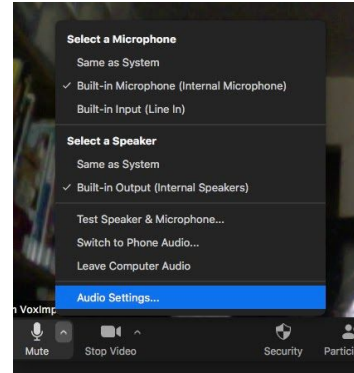

Zoom Settings for Music

In Zoom, click on the caret/up arrow next to the microphone icon, and select Audio Settings.

On the first screen:

- De-select "Automatically Adjust Microphone Volume."
- Slide the mic level up.
- Then, click on the Advanced button.