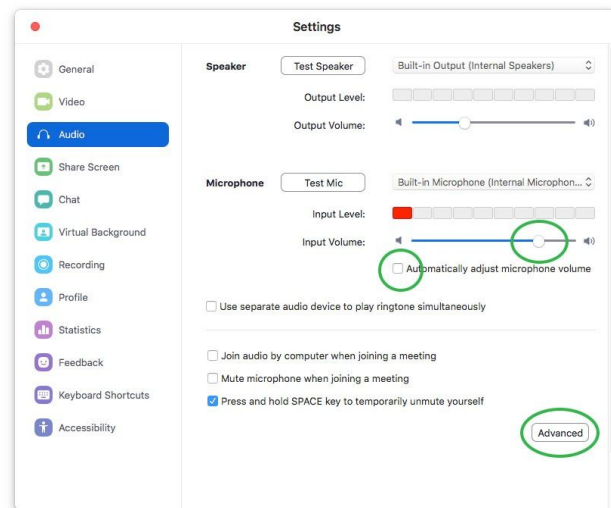

Zoom Settings for Music

In Zoom, click on the caret/up arrow next to the microphone icon, and select Audio Settings.

On the first screen:

- De-select "Automatically Adjust Microphone Volume."
- Slide the mic level up.
- Then, click on the Advanced button.

On the Advanced Screen:

- Select "Show in-meeting option to "Enable Original Sound" from Microphone."
- Set "Suppress Persistent Background Noise" to Disable.
- Set "Suppress Intermittent Background Noise" to Disable.