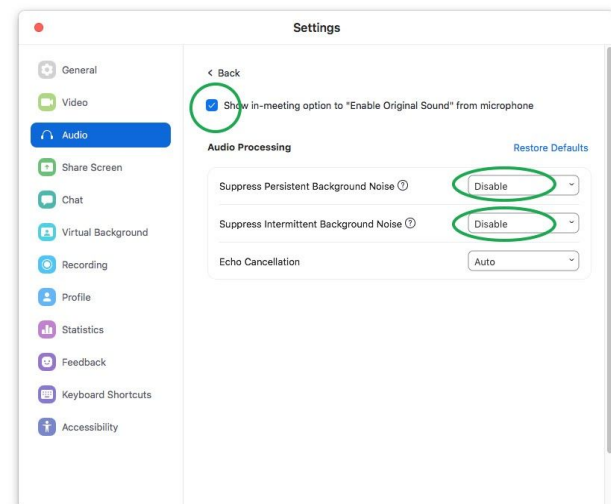

Zoom Settings for Music

In Zoom, click on the caret/up arrow next to the microphone icon, and select Audio Settings.

On the first screen:

- De-select "Automatically Adjust Microphone Volume."
- Slide the mic level up.
- Then, click on the Advanced button.

On the Advanced Screen:

- Select "Show in-meeting option to "Enable Original Sound" from Microphone."
- Set "Suppress Persistent Background Noise" to Disable.
- Set "Suppress Intermittent Background Noise" to Disable.